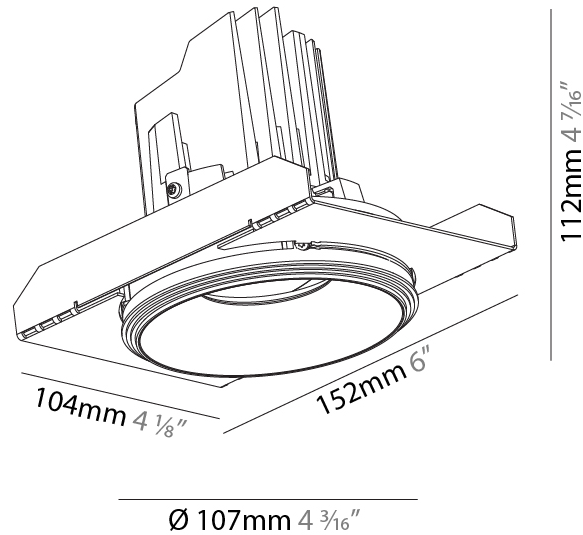

#### PHYSICAL

Shape: Round  
 Diameter (mm): 107  
 Diameter (in): 4 3/16  
 Height (mm): 112  
 Height (in): 4 7/16  
 Ceiling Thickness (mm): 10 / 12.5 / 15 / 25  
 Ceiling Thickness (in): 3/8 or 1/2 or 9/16 or 1  
 Min. Recessing Depth (mm): 130  
 Min. Recessing Depth (in): 5 1/8  
 Light Distribution: Adjustable / Downlight  
 Weight (kg): 0.583  
 Weight (lbs): 1.28  
 Fixture Finish: SSR / BKV / CWI / CRY / HAB / LAG / UFT / ITA / RUA / RUR / MIC / FTG / MYG / TWT / LOD / PUS / FRO / FUP / KIA / POP / BLS / SPG / MEY / GOH / GUM / CHC / COM / ABZ / JAG / OBR / MOS / ROR  
 Fixture Material: Aluminum Die Cast  
 Cut-out Measurements: Ø111mm/4 3/8"  
 Upon Request: Unique Ceiling Thickness

#### PHYSICAL

Shape: Round  
 Diameter (mm): 107  
 Diameter (in): 4 3/16  
 Height (mm): 112  
 Height (in): 4 7/16  
 Ceiling Thickness (mm): 10 / 12.5 / 15 / 25  
 Ceiling Thickness (in): 3/8 or 1/2 or 9/16 or 1  
 Min. Recessing Depth (mm): 130  
 Min. Recessing Depth (in): 5 1/8  
 Light Distribution: Adjustable / Downlight  
 Weight (kg): 0.609  
 Weight (lbs): 1.34  
 Fixture Finish: SSR / BKV / CWI / CRY / HAB / LAG / UFT / ITA / RUA / RUR / MIC / FTG / MYG / TWT / LOD / PUS / FRO / FUP / KIA / POP / BLS / SPG / MEY / GOH / GUM / CHC / COM / ABZ / JAG / OBR / MOS / ROR  
 Fixture Material: Aluminum Die Cast  
 Cut-out Measurements: Ø 111mm / 4 3/8"  
 Upon Request: Unique Ceiling Thickness

#### OPTICAL

Reflector: 20 / 40 / 60  
 Adjustability: Rotational 355°; Tilt 10°  
 Upon Request: Special Beam Angles

#### RATINGS AND CERTIFICATIONS

Certified By: Certified for North American Standards  
 IP rating: IP20

111mm 4 3/16"	130mm 5 1/8"	10   12 1/2   15   25mm 3/8"   1/2"   9/16"   1"	10°	355°		

A